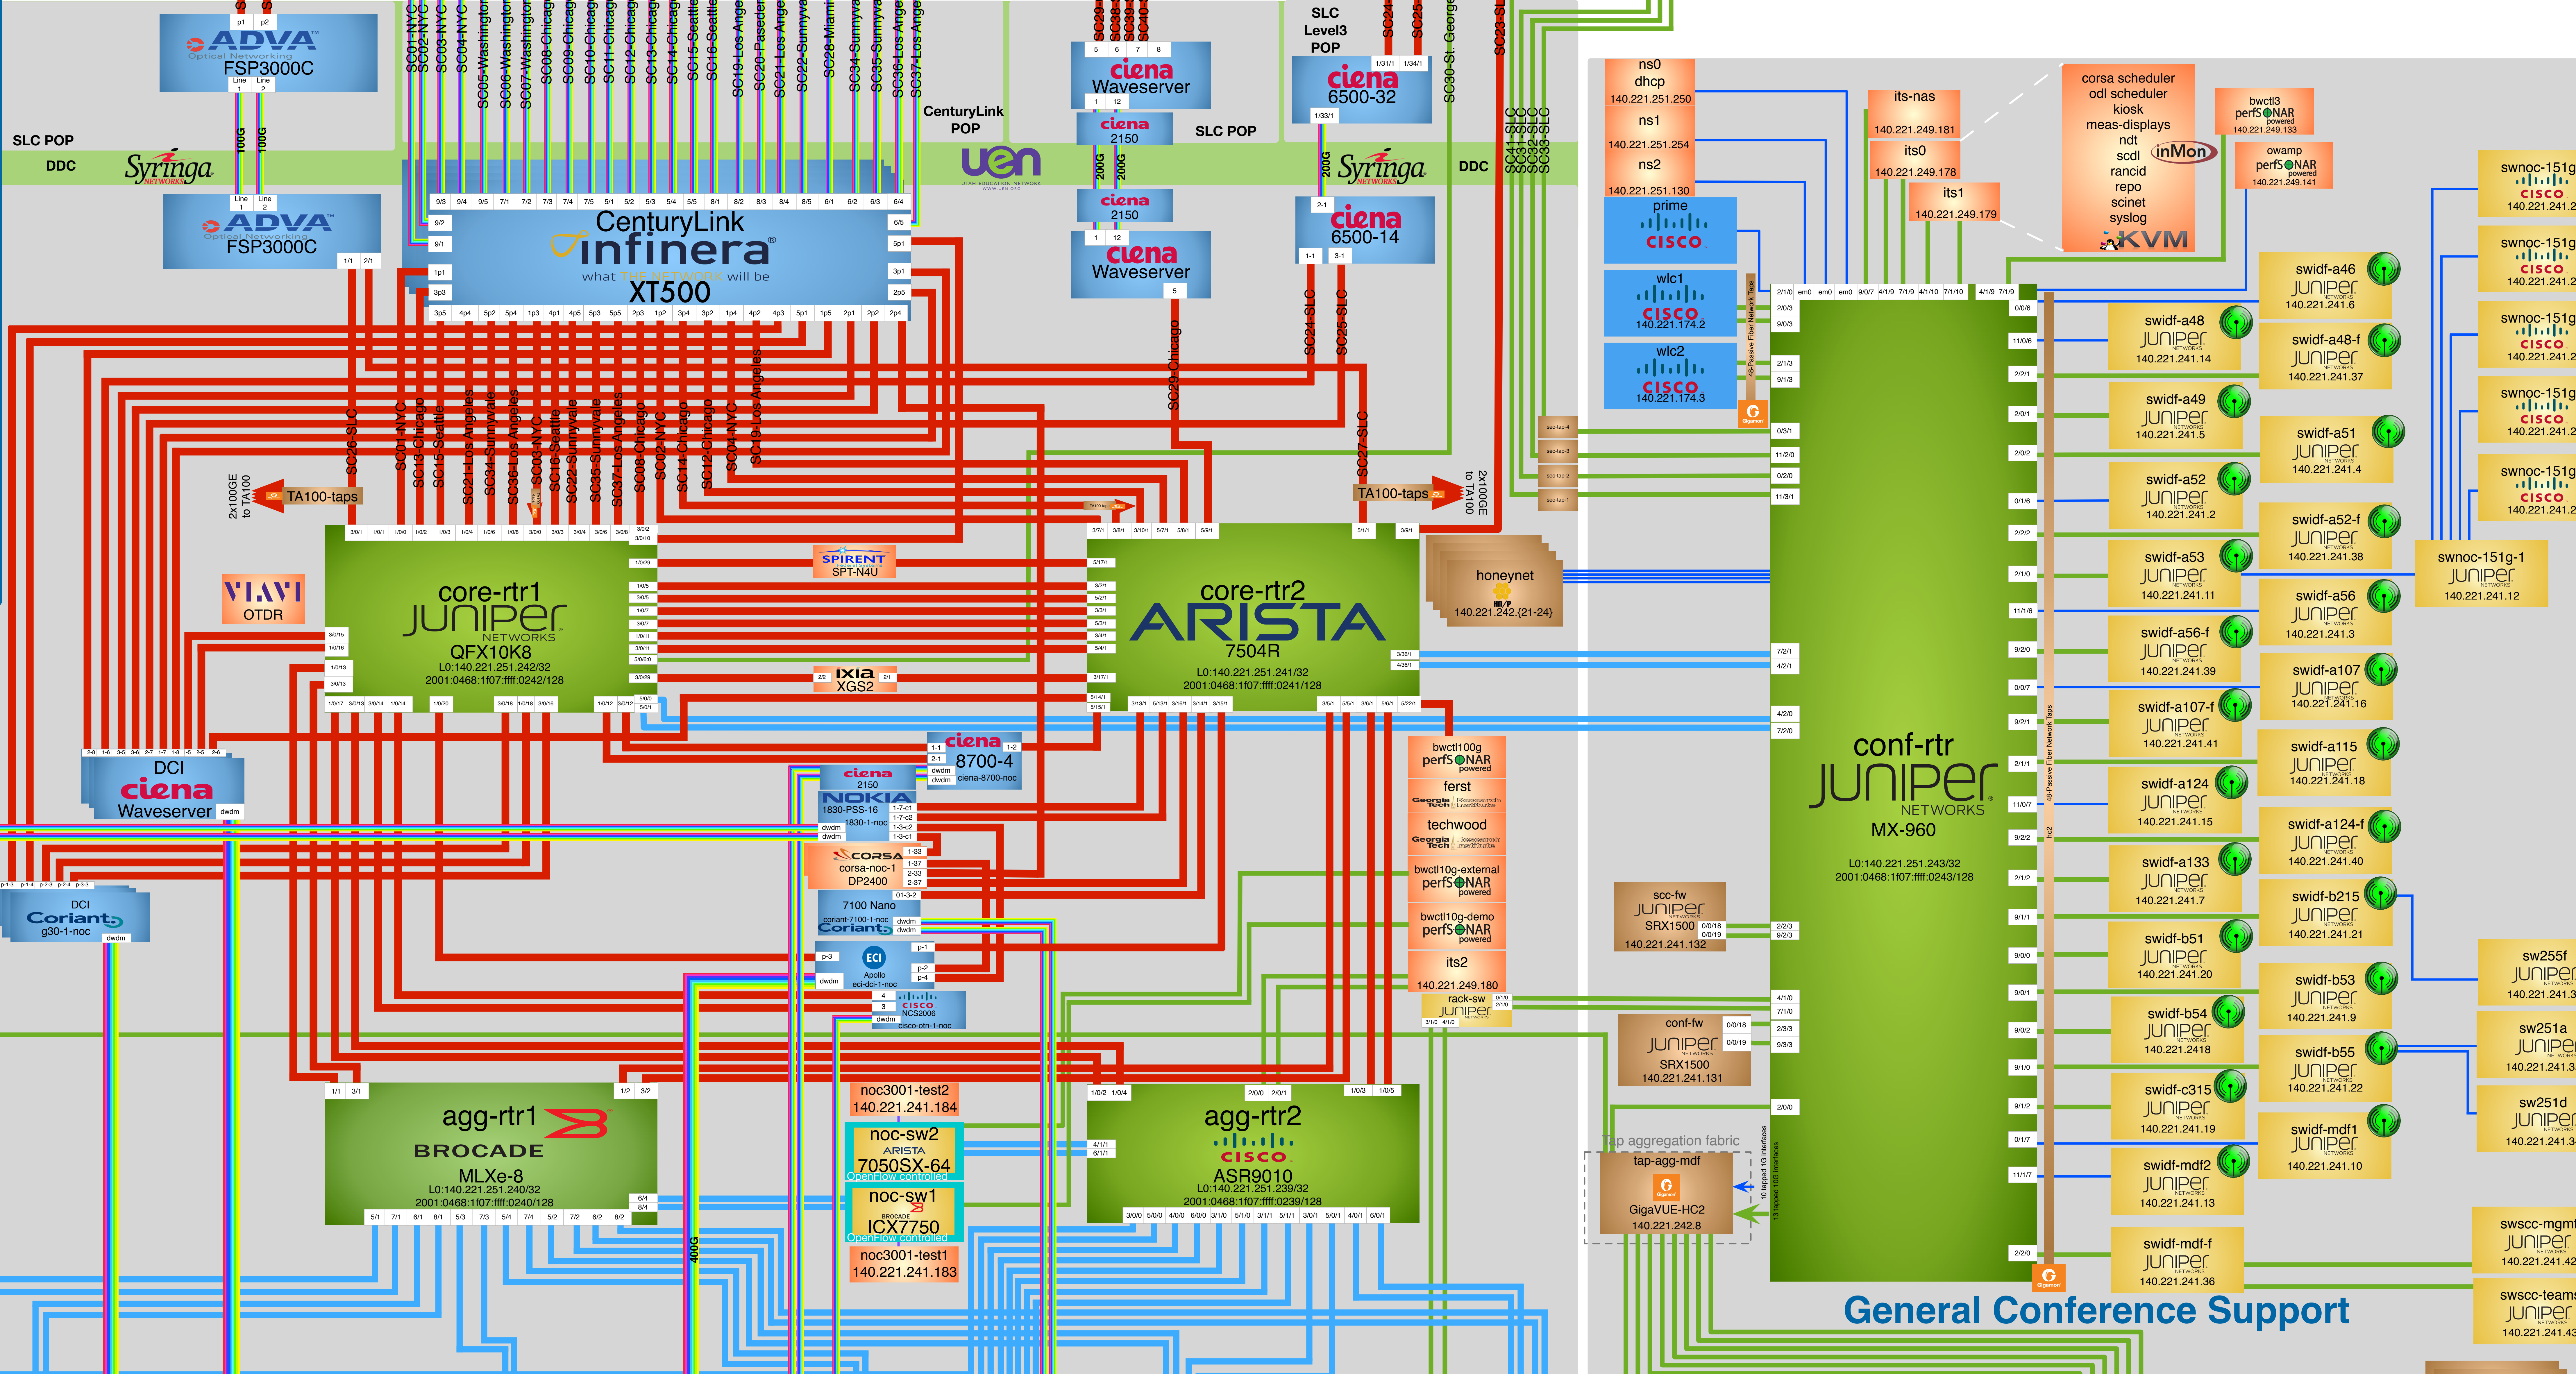

Network Architecture V1.19
Matt Smith
Marc Lyonnais
Kathryn Mace
November 11, 2016

- 1000-TX
- 1 Gigabit Ethernet
- 10 Gigabit Ethernet
- 40 Gigabit Ethernet
- 100 Gigabit Ethernet
- OTN / DWDM
- Wi-Fi Access Point

General Conference Support

- 2x100GE Exhibitor Connections
- 10GE Exhibitor Connections
- 1GE Exhibitor Connections
- 2x100GE Appliances
- 12x100GE Appliances
- 100GE Exhibitor Connections
- 10GE Exhibitor Connections
- 1GE Exhibitor Connections
- 2x100GE Appliances
- 2x100GE Exhibitor Connections
- 100GE Exhibitor Connections
- 1GE Exhibitor Connections
- 10GE Exhibitor Connections
- 1GE Exhibitor Connections
- 100GE Exhibitor Connections
- 1GE Exhibitor Connections
- 10GE Exhibitor Connections
- 1GE Exhibitor Connections
- 100GE Exhibitor Connections
- 1GE Exhibitor Connections
- 100GE Exhibitor Connections
- 1GE Exhibitor Connections
- 100GE Exhibitor Connections
- 1GE Exhibitor Connections
- 100GE Exhibitor Connections
- 1GE Exhibitor Connections